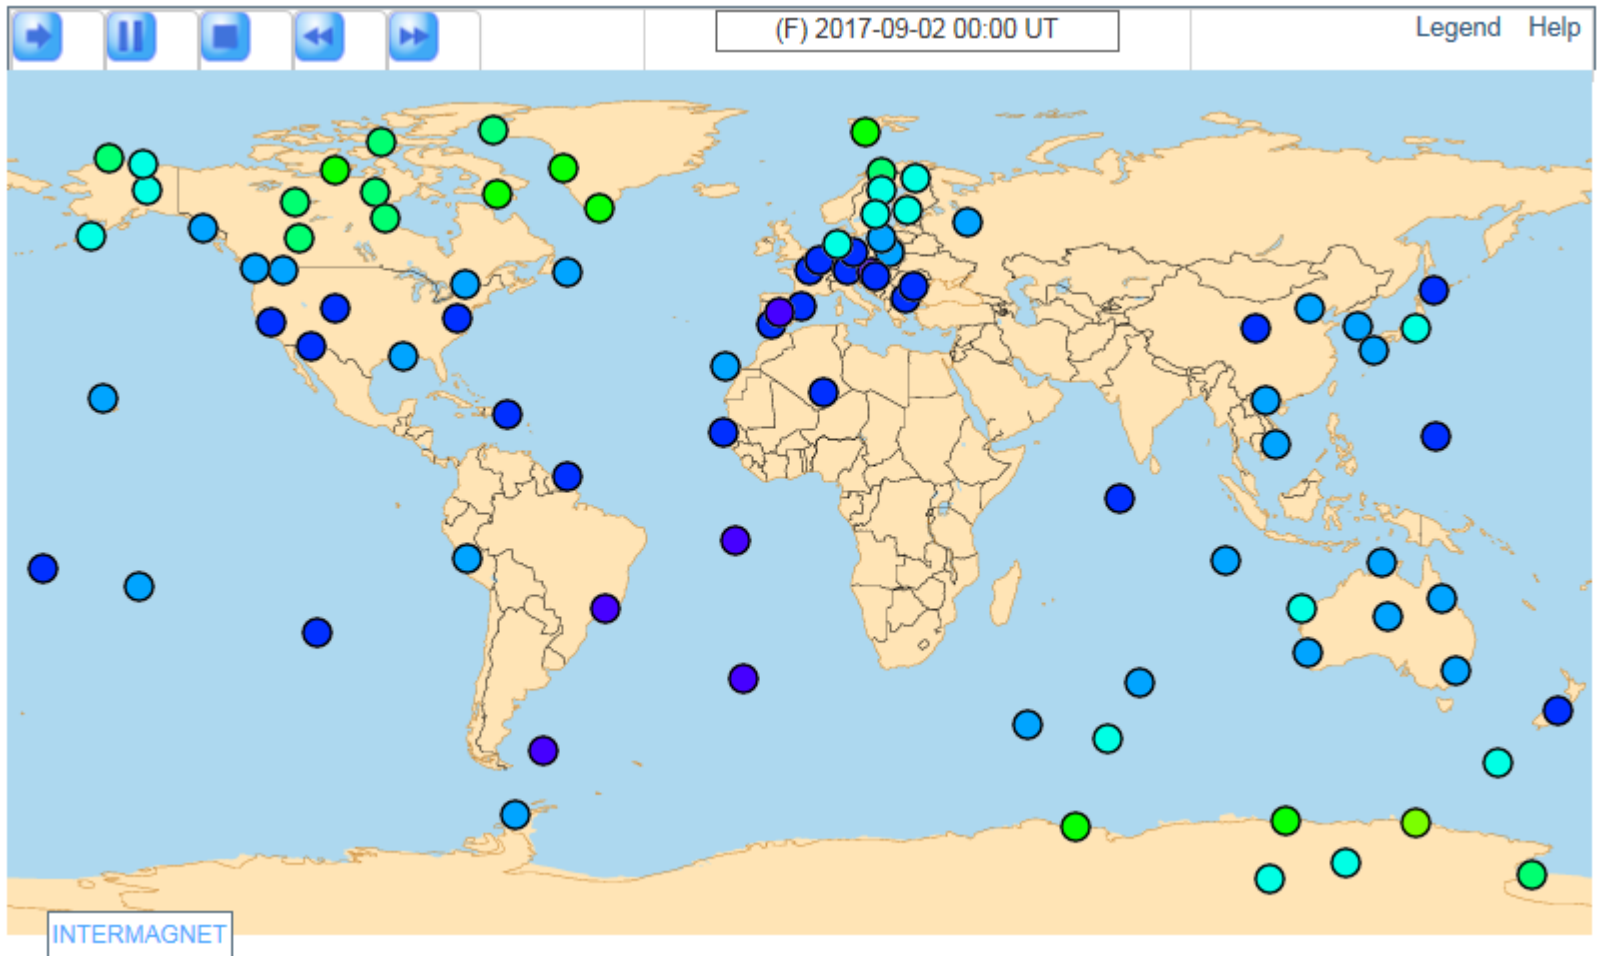

30 hours back