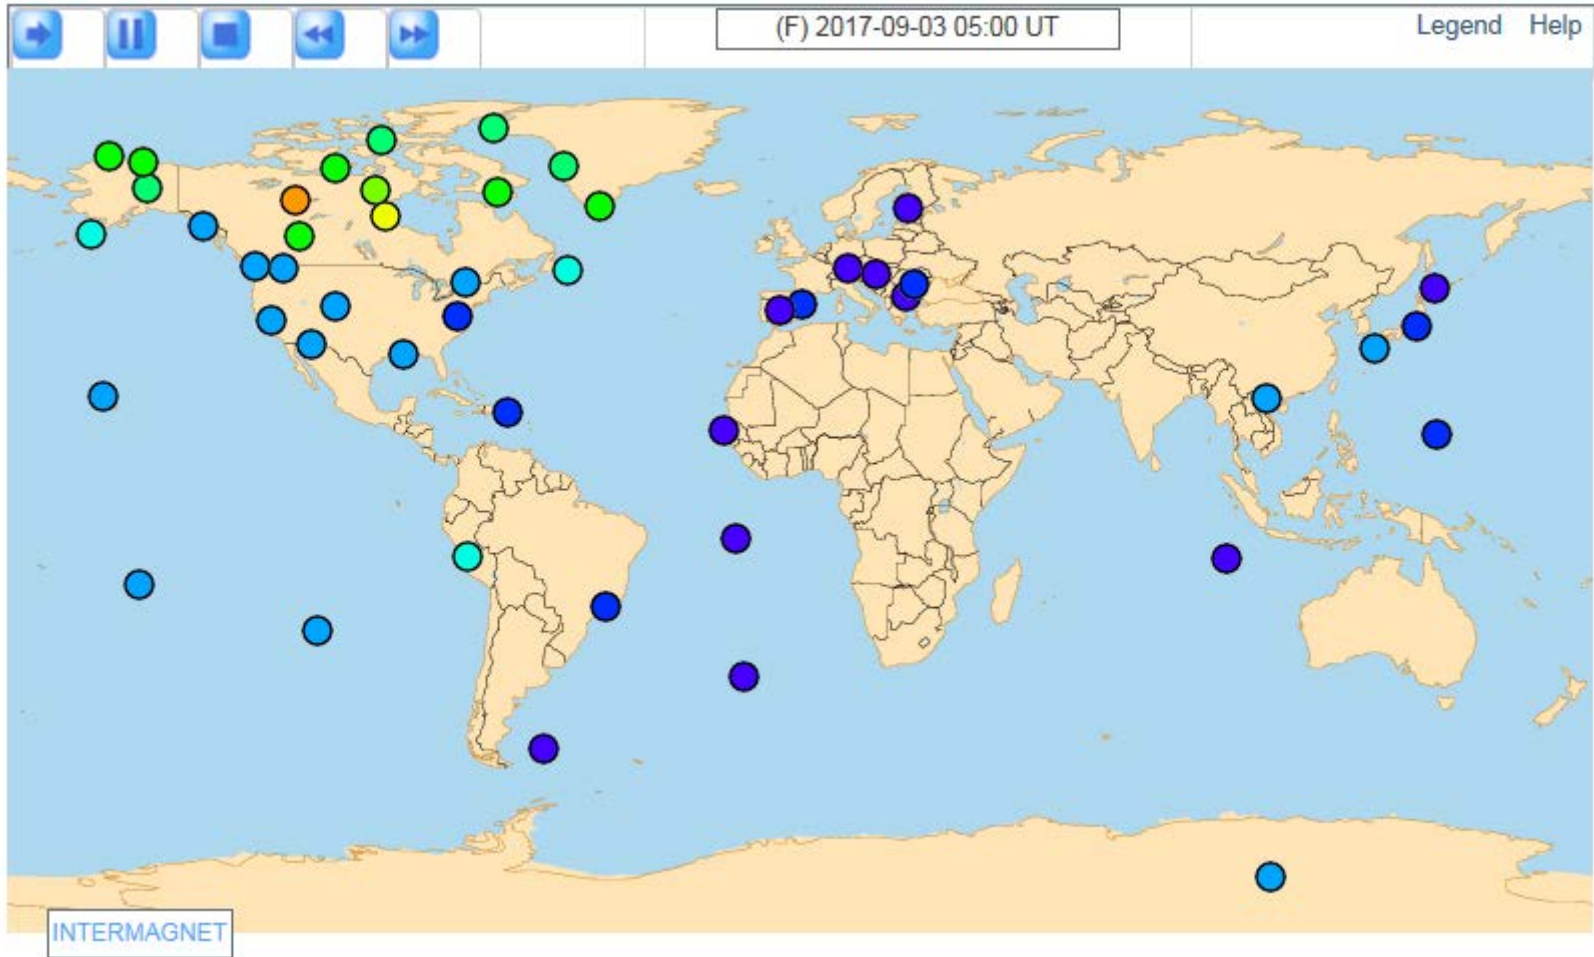

# Intermagnet Geomagnetic Activity Map

# Last complete hour

# Comments

- The Intermagnet Global Activity Map provides the only global (and regional) overview of geomagnetic activity
- Would be enhanced by more stations reporting in closer to real time.
- What are the causes for delays?