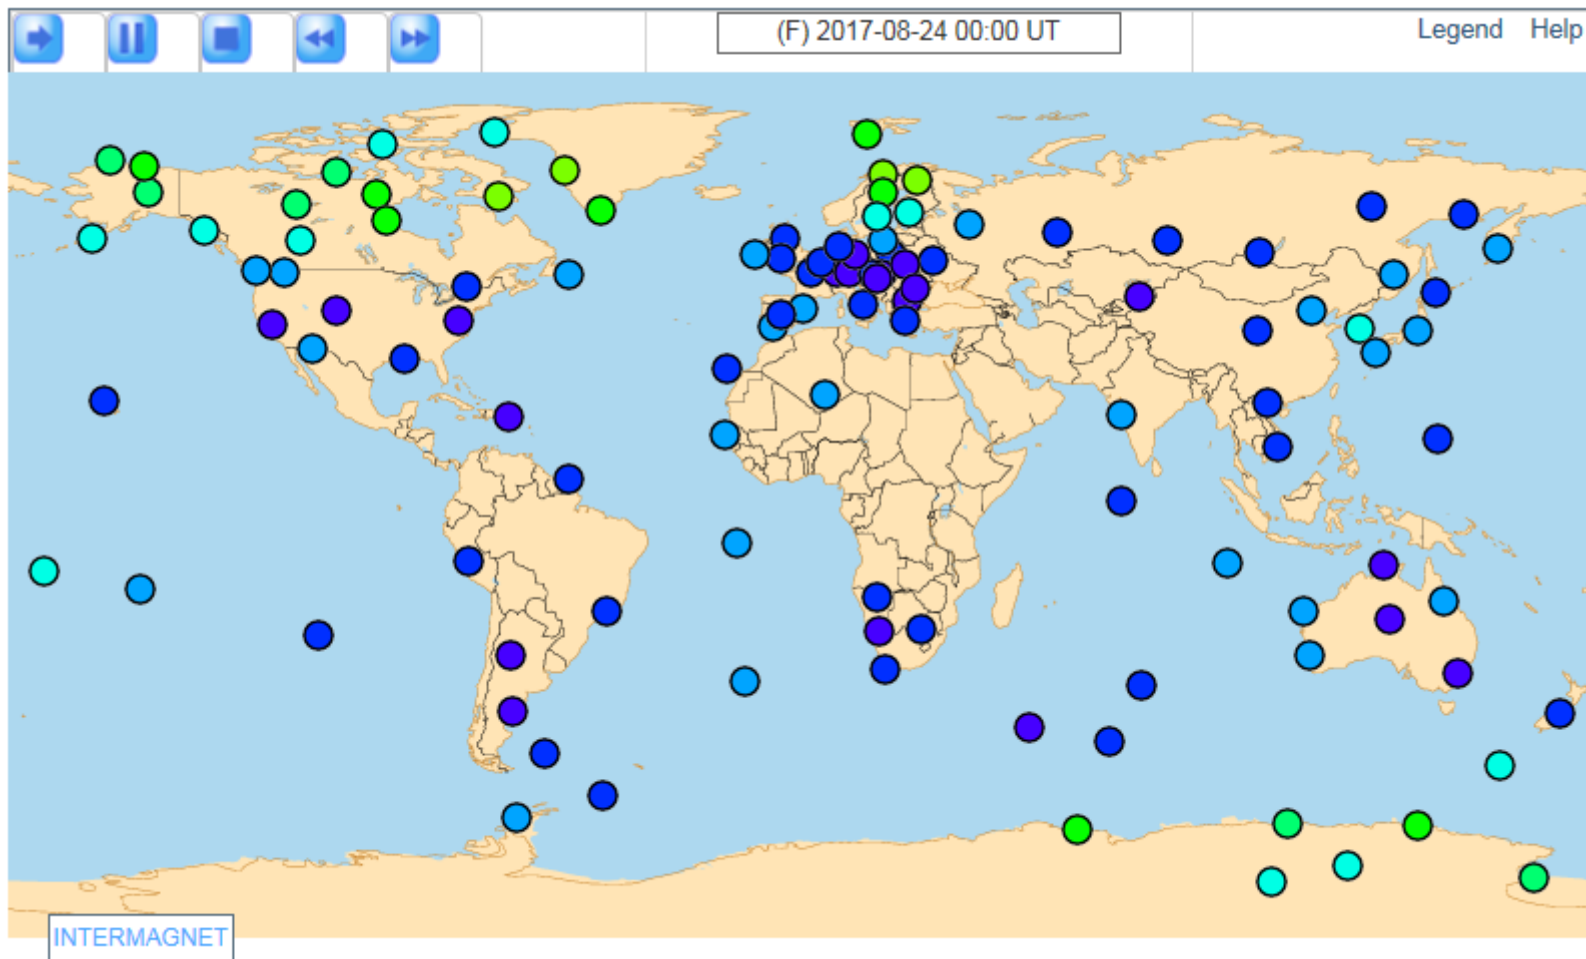

# Comments

- The Intermagnet Global Activity Map provides the only global (and regional) overview of geomagnetic activity
- Would be enhanced by more stations reporting in closer to real time.
- What are the causes for delays?