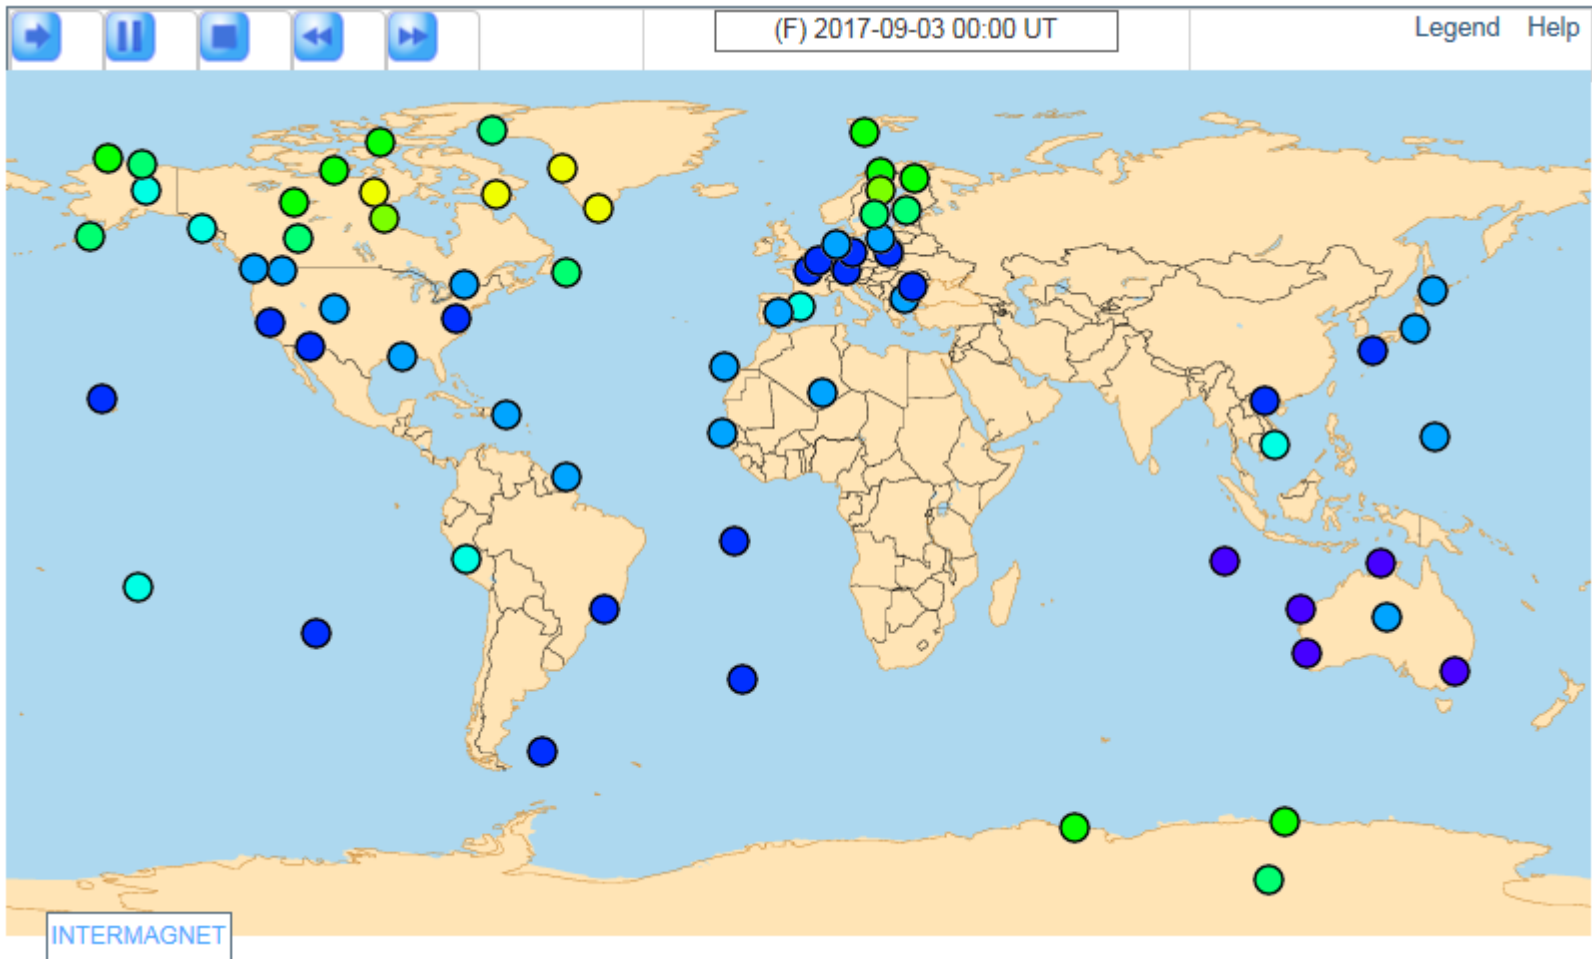

6 hours back